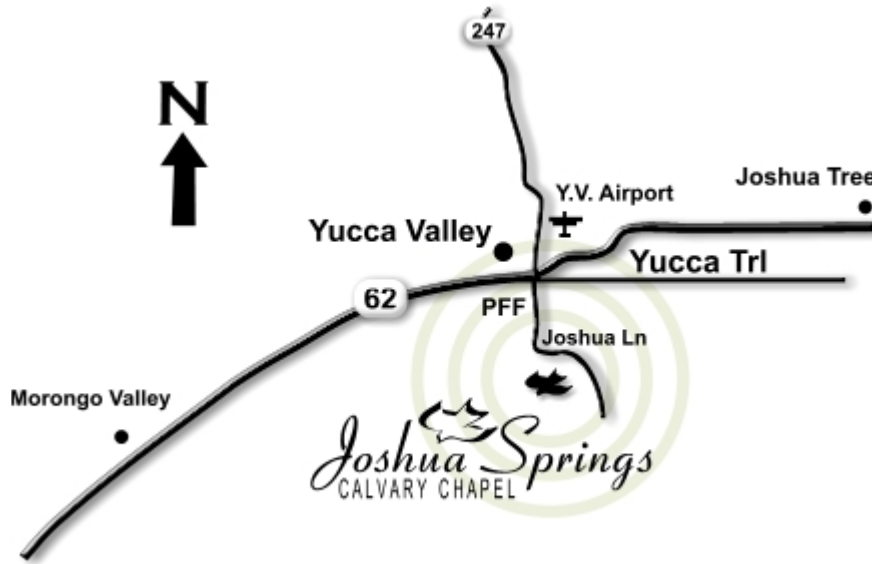

# Joshua Springs Calvary Chapel

57373 Joshua Lane, Yucca Valley, CA 92284 – (760) 365-0769

## Driving Directions:

### Highway 62 to Joshua Lane

(Pamona First Federal on South West corner)

### South on Joshua Lane for 2 miles.

Joshua Springs Calvary Chapel is located on the right hand side next to the Sky Harbor Care Center.

Joshua Springs Calvary Chapel Map